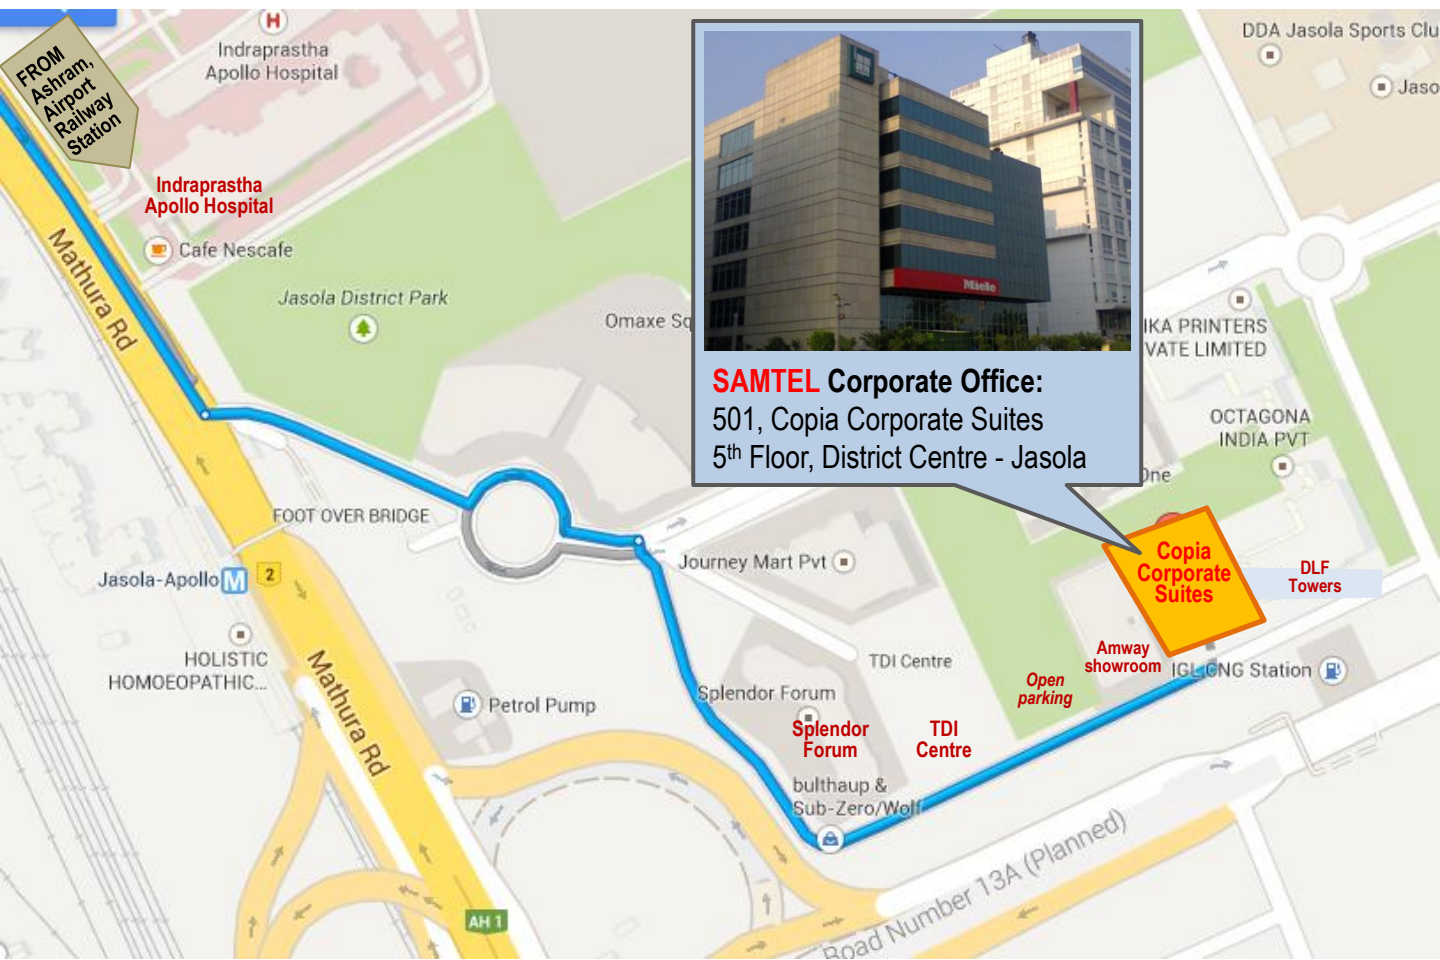

# SAMTEL Jasola Office

## Route Map and Driving Directions

### FROM RAILWAY STATION, AIRPORT AND NOIDA TOLL BRIDGE:

- Take the Mathura Road after Ashram crossing.
- Keep going straight on Mathura Road towards Apollo Hospital.
- Just after Apollo Hospital (and before JASOLA-APOLLO Metro station), turn left on the small road next to Apollo Hospital to enter District Centre - Jasola.
- Keep taking the road along with the right boundary of the complex to move in front of Splendor Forum.
- The road will turn left after Splendor Forum within the complex.
- Just after TDI Centre (earlier corp office of SAMTEL), there is an open parking, and then a showroom of Amway on the ground floor of a building.
- The Copia building is next to the Amway Showroom. The identification mark is a huge red board of 'MIELE' on the ground floor of the Copia Towers (Refer to pic of building above).
- Please take the lift to reach 5<sup>th</sup> Floor.